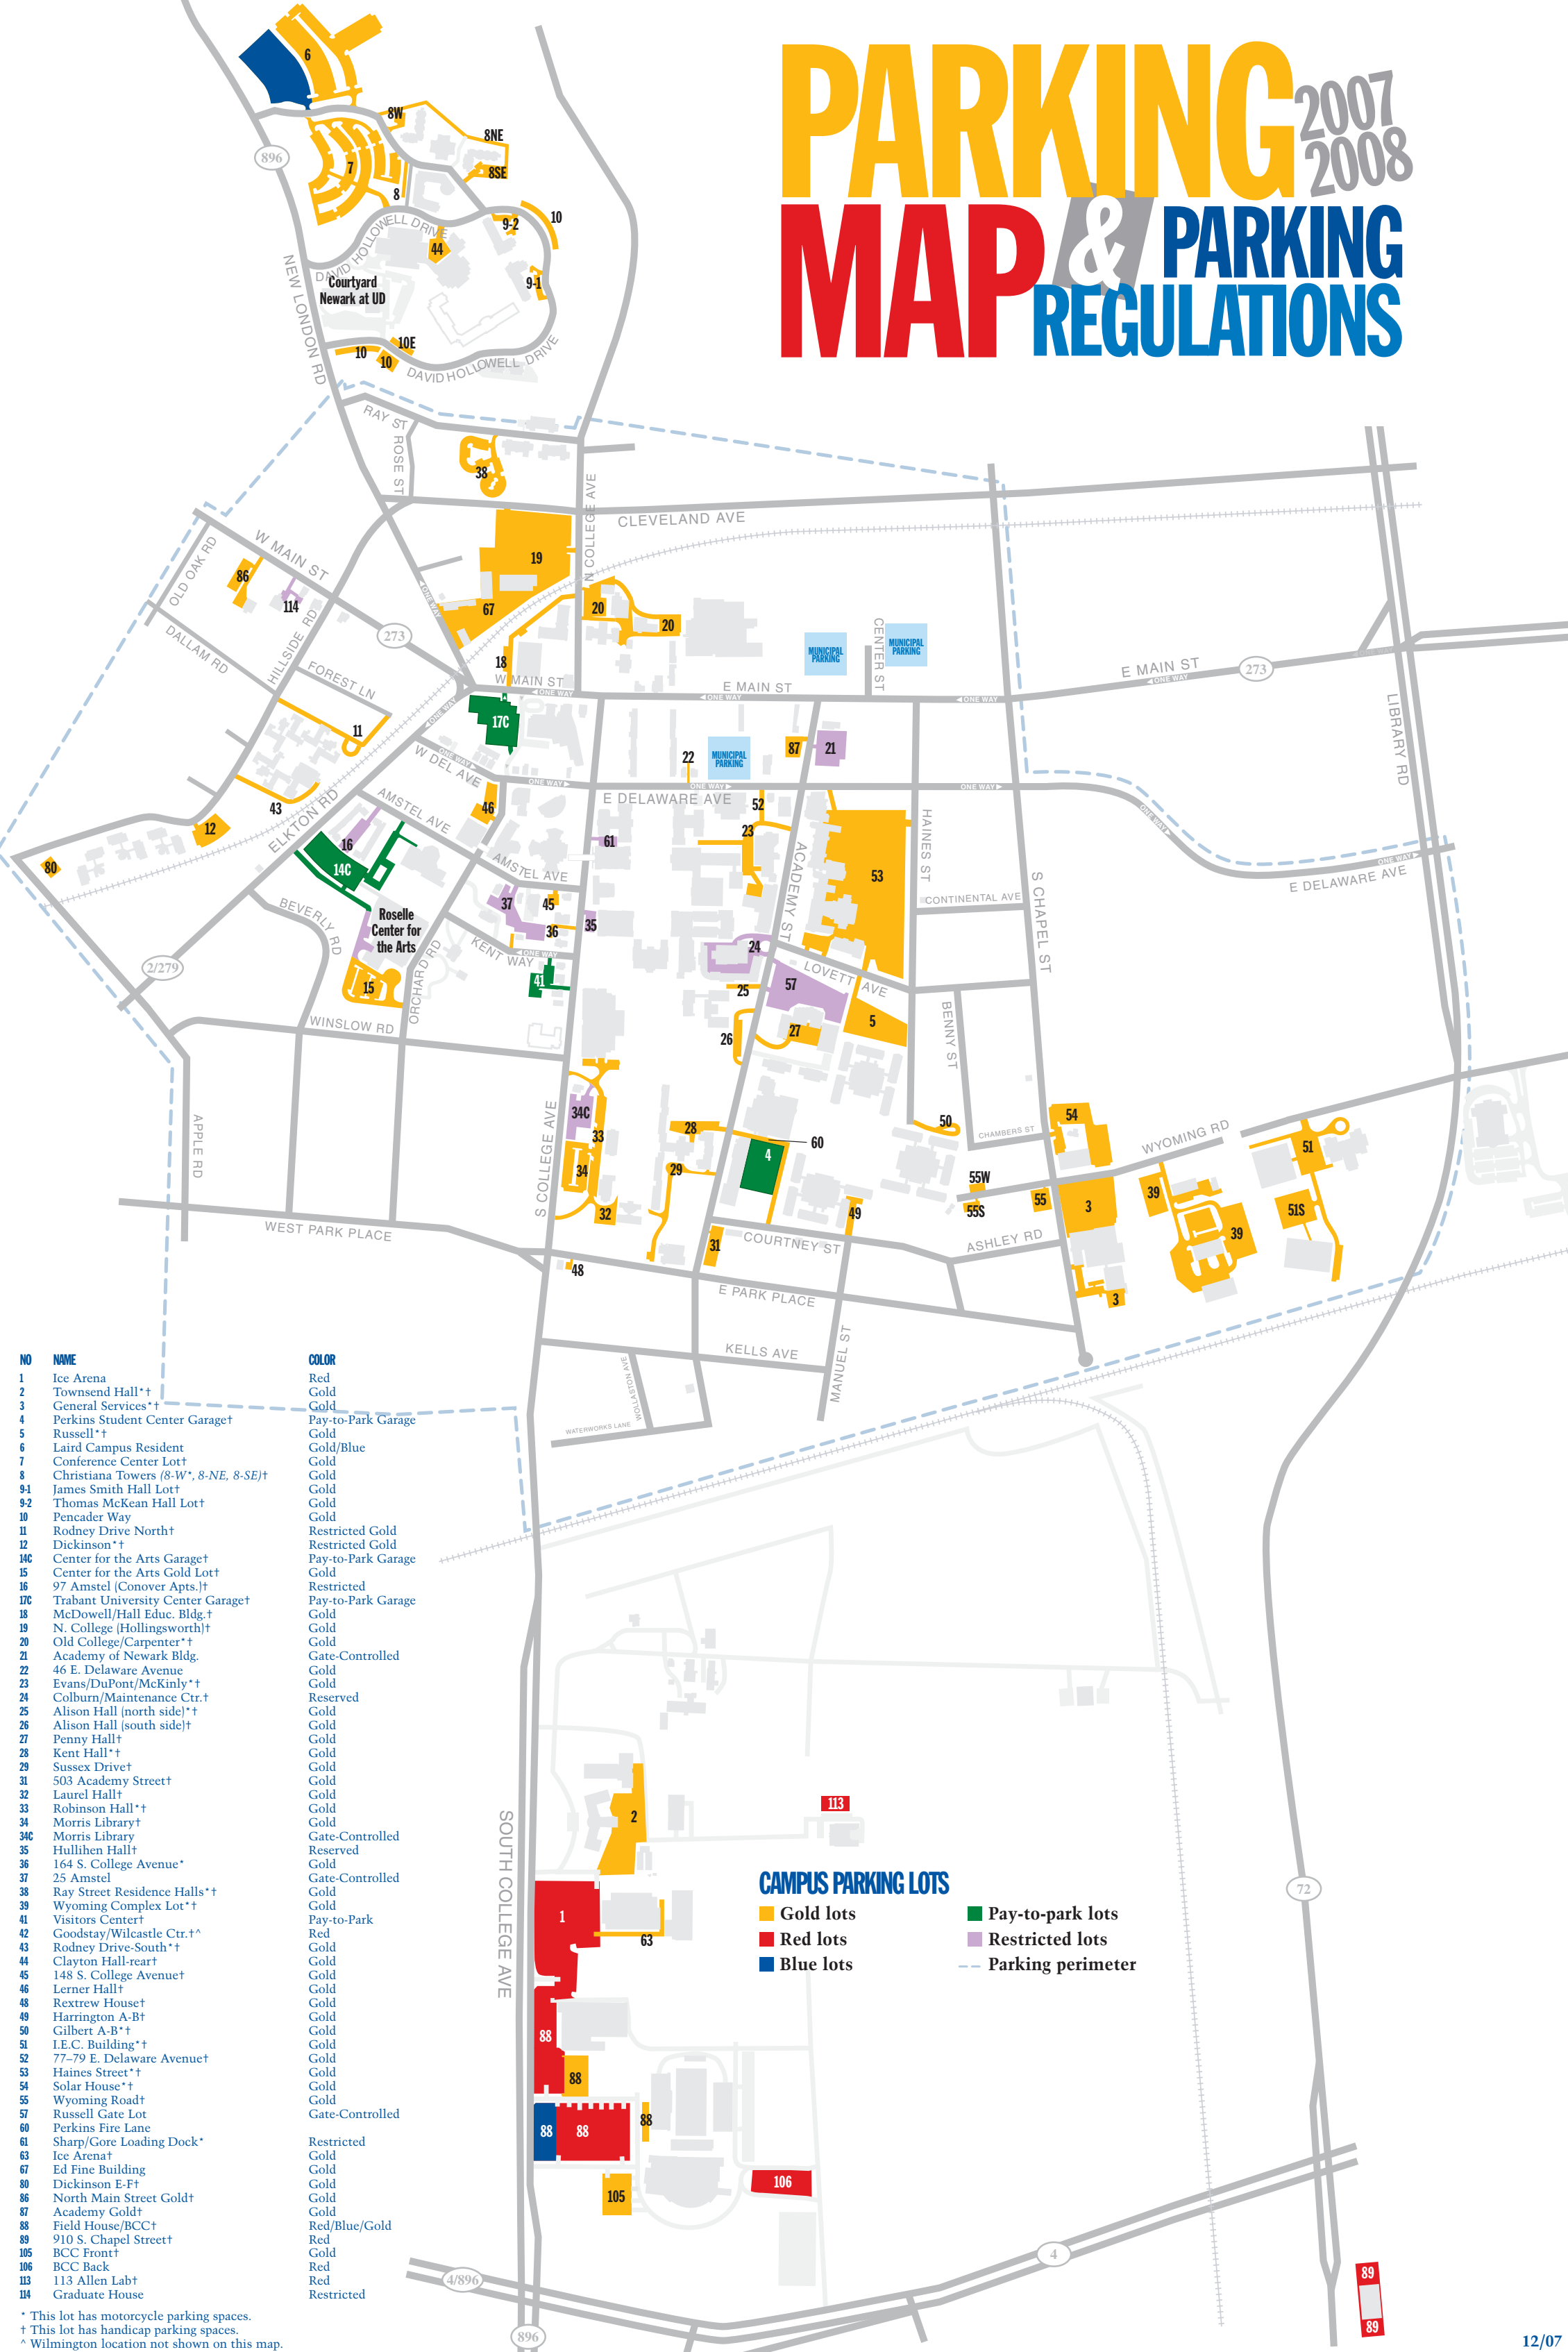

## MAP & PARKING REGULATIONS

NO	NAME	COLOR
1	Ice Arena	Red
2	Townsend Hall*†	Gold
3	General Services*†	Gold
4	Perkins Student Center Garaget	Pay-to-Park Garage
5	Russell*†	Gold
6	Laird Campus Resident	Gold/Blue
7	Conference Center Lott	Gold
8	Christiana Towers (8-W*, 8-NE, 8-SE)†	Gold
9-1	James Smith Hall Lott	Gold
9-2	Thomas McKean Hall Lott	Gold
10	Pencader Way	Gold
11	Rodney Drive North†	Restricted Gold
12	Dickinson*†	Restricted Gold
14C	Center for the Arts Garaget	Pay-to-Park Garage
15	Center for the Arts Gold Lott	Gold
16	97 Amstel (Conover Apts.)†	Restricted
17C	Trabant University Center Garaget	Pay-to-Park Garage
18	McDowell/Hall Educ. Bldg.†	Gold
19	N. College (Hollingsworth)†	Gold
20	Old College/Carpenter*†	Gold
21	Academy of Newark Bldg.	Gate-Controlled
22	46 E. Delaware Avenue	Gold
23	Evans/DuPont/McKinly*†	Gold
24	Colburn/Maintenance Ctr.†	Reserved
25	Alison Hall (north side)*†	Gold
26	Alison Hall (south side)†	Gold
27	Penny Hall†	Gold
28	Kent Hall*†	Gold
29	Sussex Drive†	Gold
31	503 Academy Street†	Gold
32	Laurel Hall†	Gold
33	Robinson Hall*†	Gold
34	Morris Library†	Gold
34C	Morris Library	Gate-Controlled
35	Hullihen Hall†	Reserved
36	164 S. College Avenue*	Gold
37	25 Amstel	Gate-Controlled
38	Ray Street Residence Halls*†	Gold
39	Wyoming Complex Lot*†	Gold
41	Visitors Center†	Pay-to-Park
42	Goodstay/Wilcastle Ctr.*†	Red
43	Rodney Drive-South*†	Gold
44	Clayton Hall-rear†	Gold
45	148 S. College Avenue†	Gold
46	Lerner Hall†	Gold
48	Rextrew Houset	Gold
49	Harrington A-B†	Gold
50	Gilbert A-B*†	Gold
51	I.E.C. Building*†	Gold
52	77-79 E. Delaware Avenue†	Gold
53	Haines Street*†	Gold
54	Solar House*†	Gold
55	Wyoming Road†	Gold
57	Russell Gate Lot	Gate-Controlled
60	Perkins Fire Lane	
61	Sharp/Gore Loading Dock*	Restricted
63	Ice Arenat	Gold
67	Ed Fine Building	Gold
80	Dickinson E-F†	Gold
86	North Main Street Gold†	Gold
87	Academy Gold†	Gold
88	Field House/BCC†	Red/Blue/Gold
89	910 S. Chapel Street†	Red
105	BCC Front†	Gold
106	BCC Back	Red
113	113 Allen Lab†	Red
114	Graduate House	Restricted